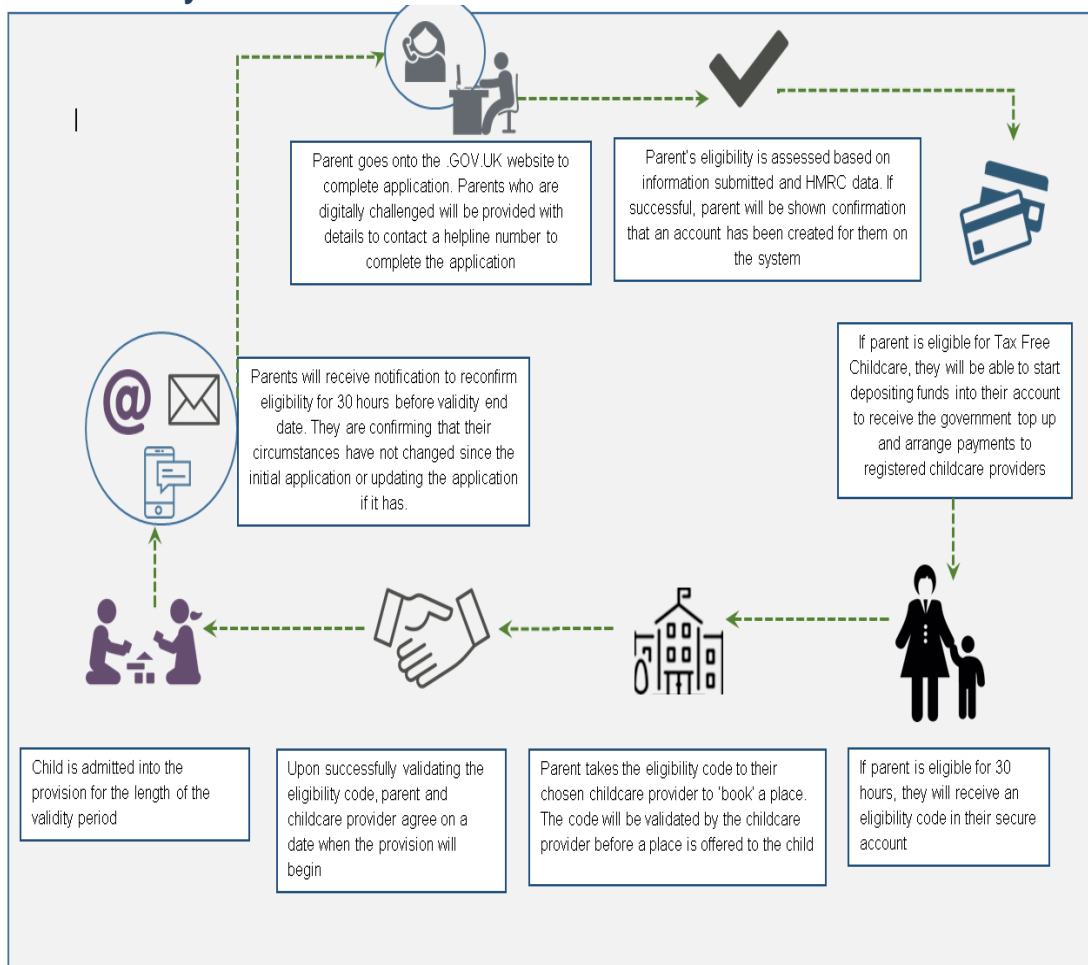

### Additional free 15 hours

Private Day Nurseries

Pre-school playgroups

Childminders

You can split the FREE childcare (additional 15 hours) between 2 childcare providers but you must inform both childcare providers of your intention to do this. See steps below.

### Parent Journey for 30 Hours'